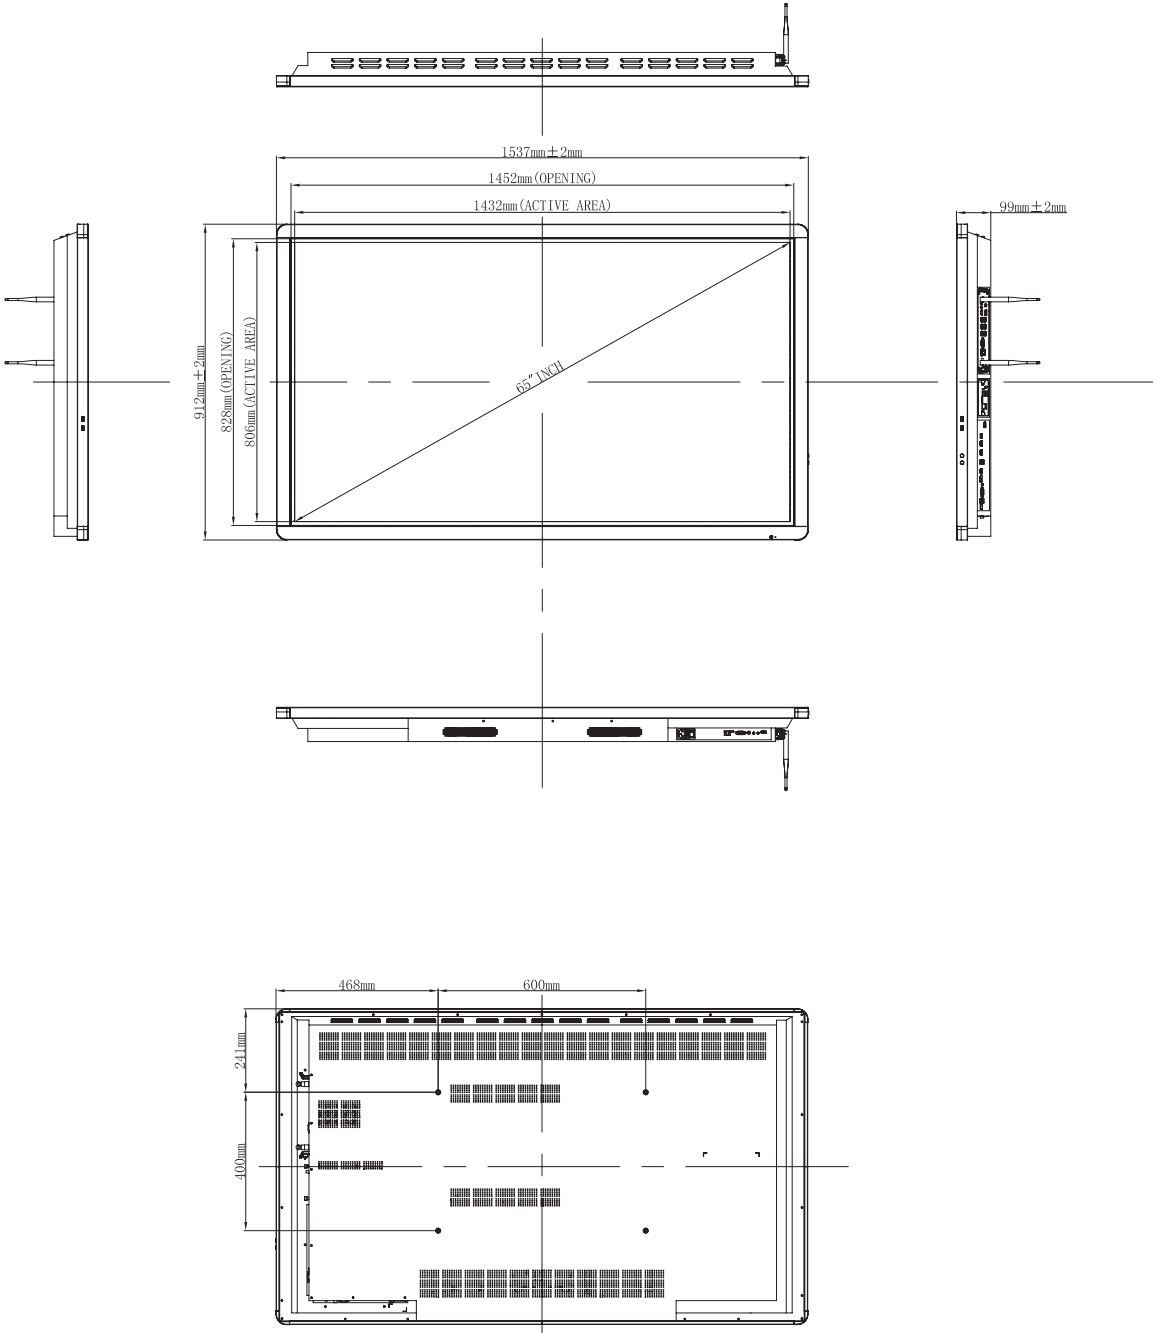

CLEVERTOUCH

Pro Series