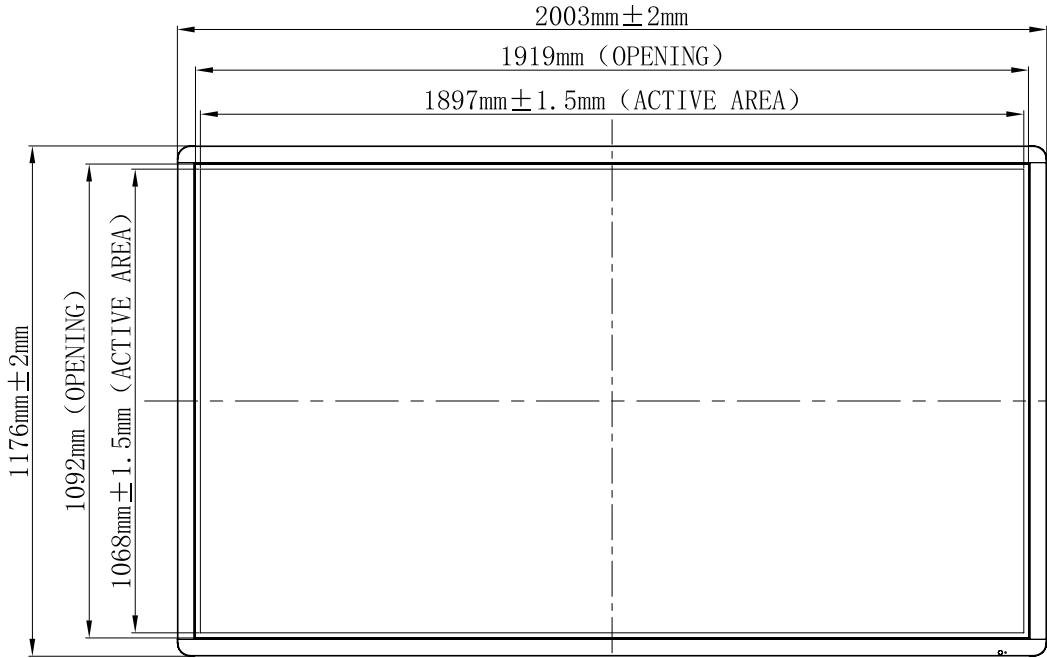

CLEVERTOUCH

Pro Series