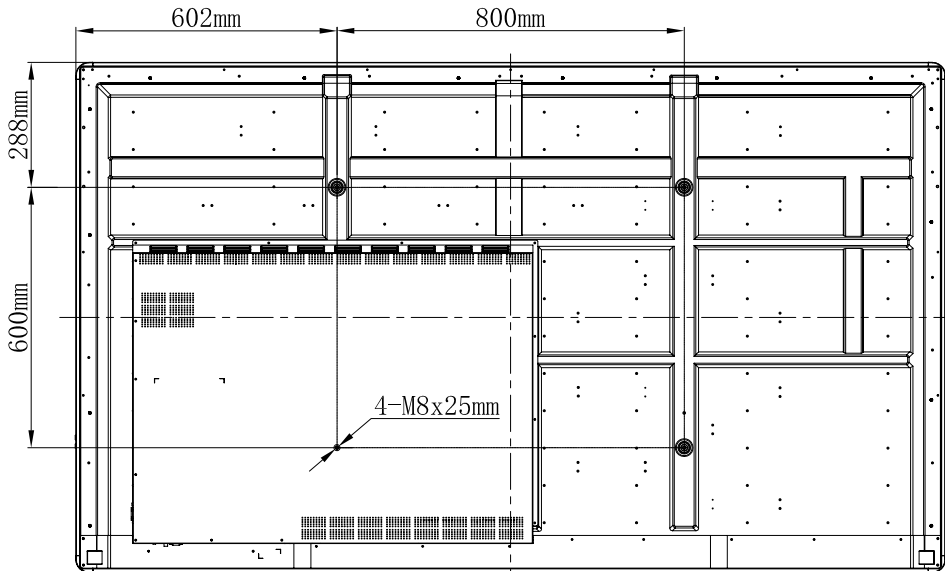

CLEVERTOUCH

Pro Series