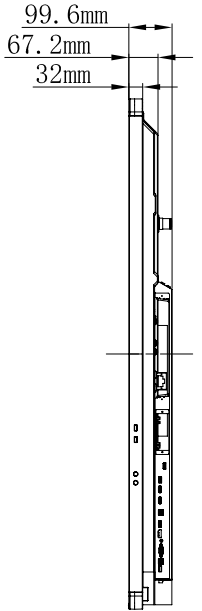

CLEVERTOUCH

Pro Series