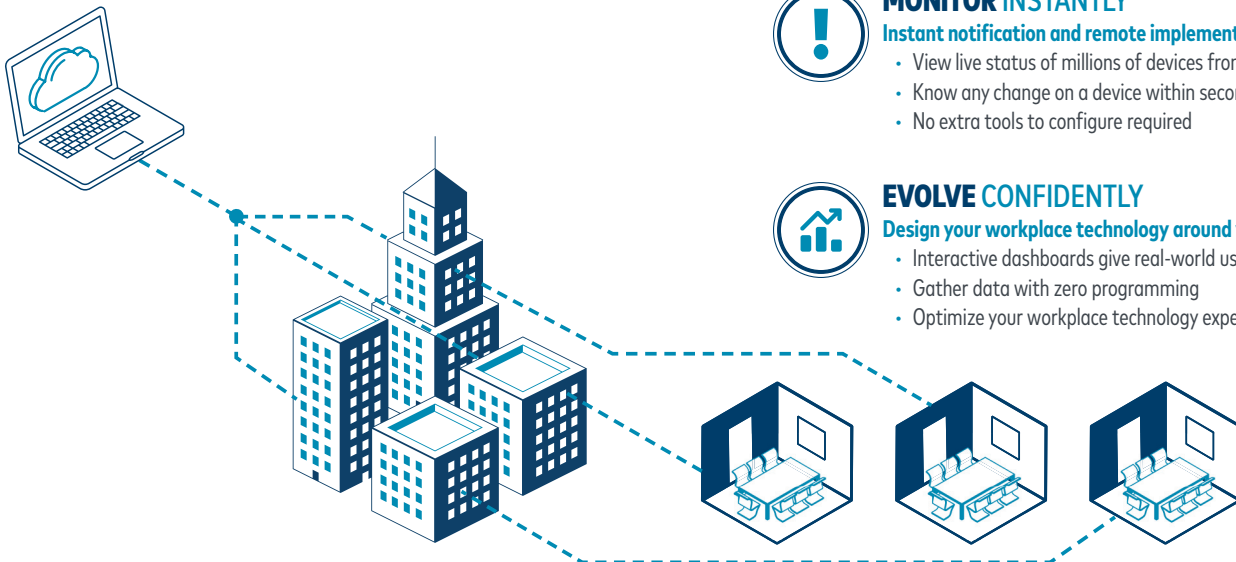

Microsoft Partner

2018 Partner of the Year
Internet of Things