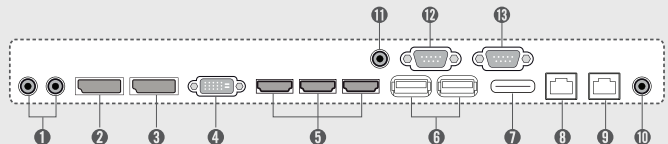

Easy Installation

Side Bracket / Classified Port

This product supports side brackets for buried installations. The classified in/out port prevents errors when connecting a daisy chain.

① Mounting hole for side bracket

Dimension (unit : mm)

86"

85" x 13.7" x 3.2" / 45.2lbs

Connectivity

- ① AUDIO IN/OUT
- ② DP OUT
- ③ DP IN
- ④ DVI-D IN
- ⑤ HDMI IN
- ⑥ USB
- ⑦ SD Card
- ⑧ LAN IN
- ⑨ LAN OUT
- ⑩ PIXEL SENSOR
- ⑪ IR & LIGHT SENSOR
- ⑫ RS-232C IN
- ⑬ RS-232C OUT