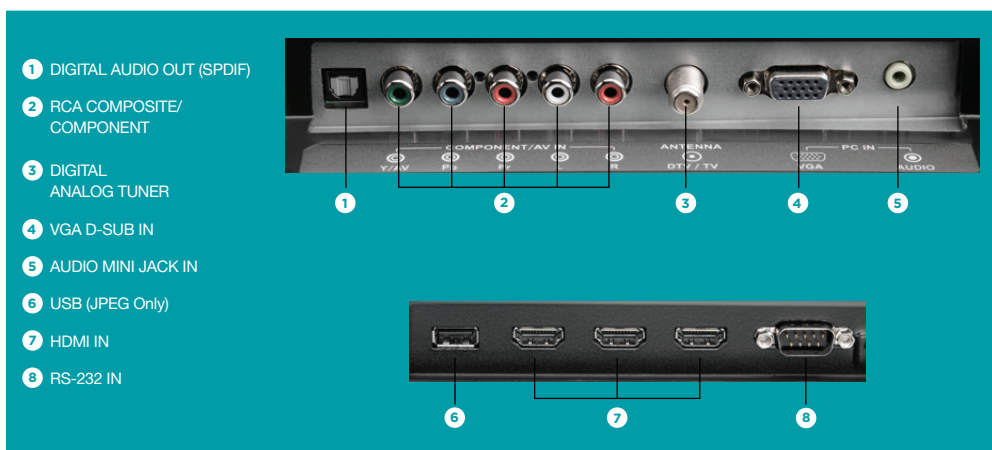

* RS-232C communication is only unilateral. The displays will not send feedback commands.

** Warranty restrictions apply. Contact your representative for details.

TileMatrix and TileComp are trademarks of NEC Display Solutions. All other brand or product names are trademarks or registered trademarks of their respective holders. Product specifications subject to change. ©2015 NEC Display Solutions of America, Inc. All rights reserved. rev. 1.27.2015

NEC Display Solutions

500 Park Boulevard, Suite 1100
Itasca, IL 60143
866-NEC-MORE