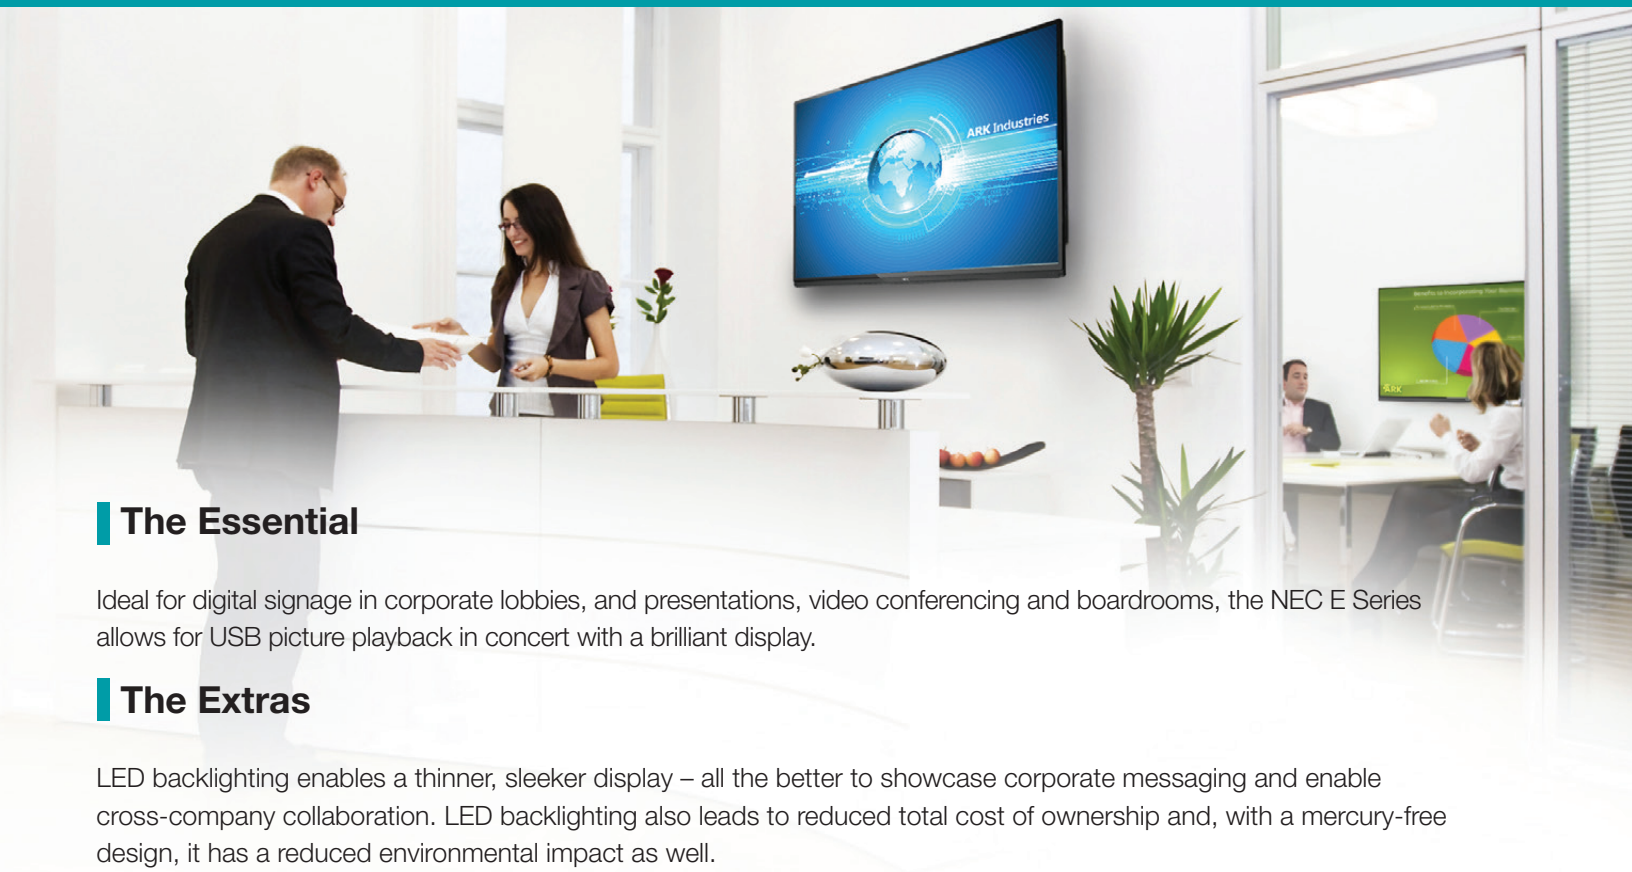

The Extras

LED backlighting enables a thinner, sleeker display – all the better to showcase corporate messaging and enable cross-company collaboration. LED backlighting also leads to reduced total cost of ownership and, with a mercury-free design, it has a reduced environmental impact as well.