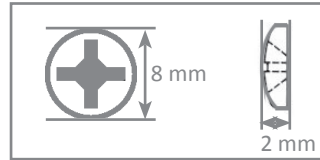

## SPECIFICATIONS

- **Power Consumption:** 50W (Max)  
< 1W (Deep st.by.) < 5W (St.by.)
- **Power input:** 90~264 Vac, 50/60Hz
- **Screen size:** 23", 16:9
- **Resolution:** Full HD 1920 X 1080p
- **Content:** WMV, MP4, AVI, MPEG1/2/4, H.264, VC-1 are supported
- **Sound out:** 2 x 10W
- **Spotlight:** adjustable from 0 to 8W or automatic control by movie
- **Input:** 1 x HDMI , 1 x SD slot
- **SD card:** Minimum class 4 - maximum 32Gbyte
- **Network:** RJ45

# MEASUREMENTS

**WxHxD:** 560 x 342 x 420 mm

**Weight:** 18 ±1.0 kg

## Freight measurements

**WxHxD:** 680 x 440 x 540 mm

**Weight:** 22 ±1.0 kg

screw measurements

DIMENSIONS: All figures are in mm

Dreamoc HD3 front - measurements

Dreamoc HD3 bottom - screw positions

Dreamoc HD3 left side - measurements