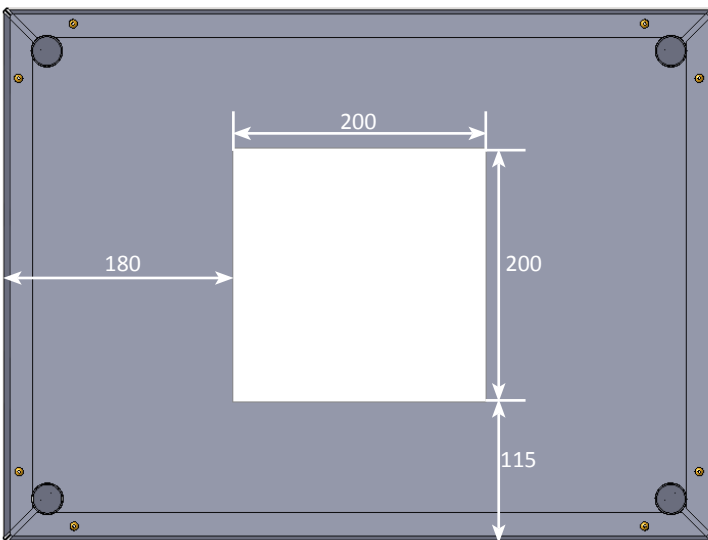

# MEASUREMENTS

**WxHxD:** 560 x 342 x 420 mm

**Weight:** 18 ±1.0 kg

# STAND

The stand places the Dreamoc in the perfect viewing height. Produced in aluminum.

- Can easily be covered with foil for visual branding
- Very easy to assemble
- Adjustable rubber feet for excellent stability

**WxHxD:** 560 x 1210 x 420 mm

**Weight:** 19 kg

## Freight measurements

**WxHxD:** 1350 x 630 x 170 mm

**Weight:** 23 kg

Dreamoc HD3 Stand - measurements

Dreamoc HD3 Stand bottom - measurements

Dreamoc HD3 Stand

FOR PRODUCT SUPPORT AND TUTORIALS,  
PLEASE SCAN THIS QR-CODE OR VISIT  
[SUPPORT.REALFICTION.COM/HD3](http://SUPPORT.REALFICTION.COM/HD3)