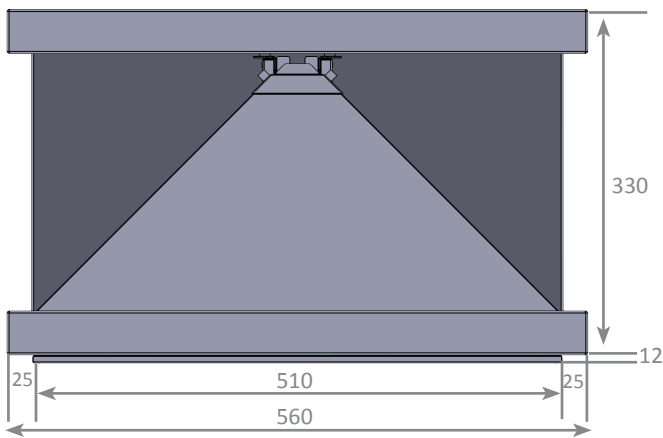

# MEASUREMENTS

**WxHxD:** 560 x 342 x 420 mm

**Weight:** 18 ±1.0 kg

## Freight measurements

**WxHxD:** 680 x 440 x 540 mm

**Weight:** 22 ±1.0 kg

screw measurements

DIMENSIONS: All figures are in mm

Dreamoc HD3 front - measurements

Dreamoc HD3 bottom - screw positions

Dreamoc HD3 left side - measurements

Dreamoc HD3 top - measurements