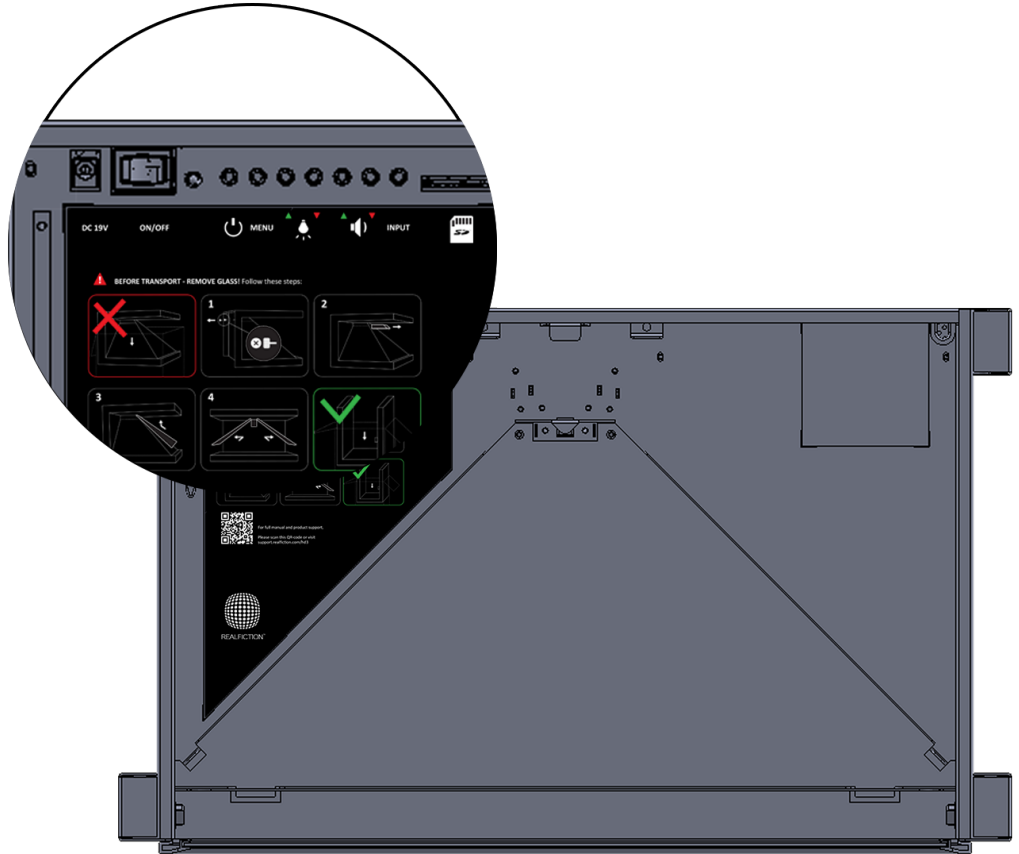

# dreamoc™ *HD3*

factsheet  
V.1.00 - 2014

The Dreamoc HD3 is a 3 sided holographic display, which lets you combine a physical product with 3D holographic content. The Dreamoc is equipped with a key protected backdoor, from where you have access to the media player and the chamber inside of the Dreamoc.

Dreamoc HD3 top - measurements

# EASY OPERATION

-  ON/OFF Power on / off
-  Standby
-  MENU Menu
-  Spotlight up / down
-  Volume up / down
-  INPUT Input / select
-  SD card in / out

## PACKAGE CONTENT

**Dreamoc HD3 display** - containing:

- SD card with demo movie

**Quick Guide**

**Mirror Box** - containing:

- Mirrors (optic)
- Plastic bag containing rubber gloves, Quick Guide and cleaning cloth