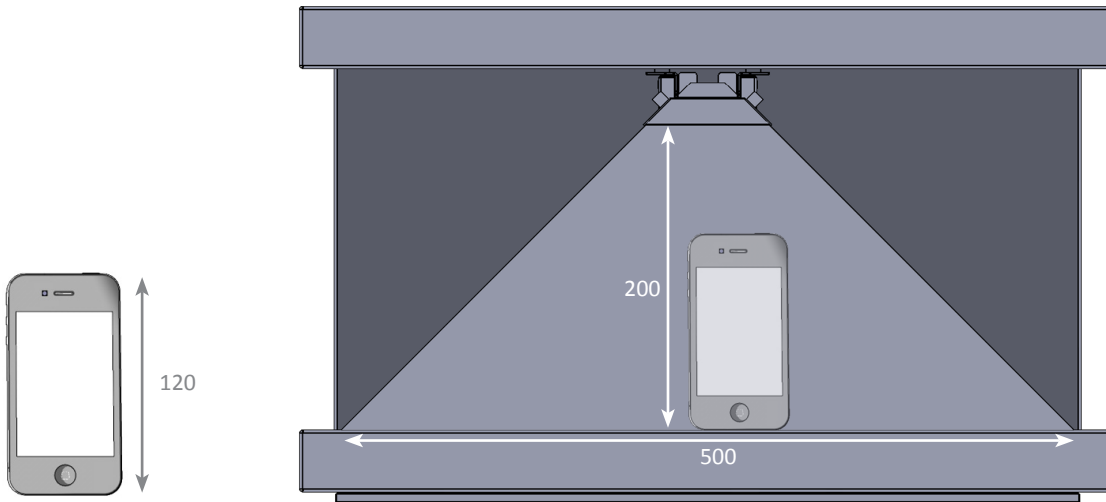

OBJECT REFERENCE

Dreamoc HD3 front - object reference