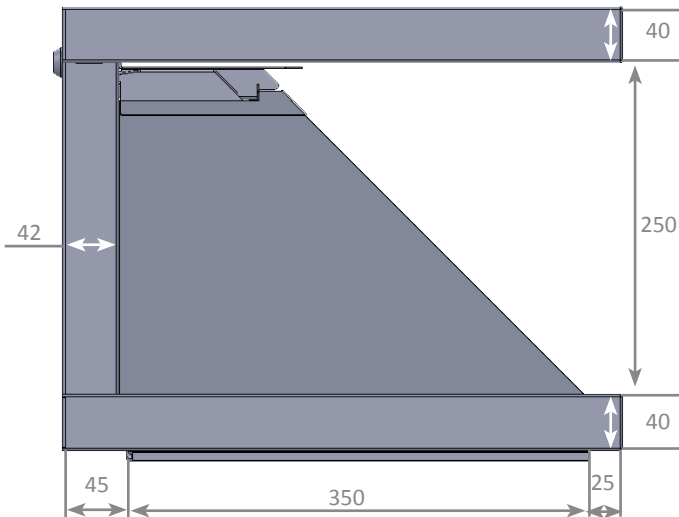

# MEASUREMENTS

**WxHxD:** 560 x 342 x 420 mm

**Weight:** 18 ±1.0 kg

## Freight measurements

**WxHxD:** 680 x 440 x 540 mm

**Weight:** 22 ±1.0 kg

screw measurements

DIMENSIONS: All figures are in mm

Dreamoc HD3 front - measurements

Dreamoc HD3 bottom - screw positions

Dreamoc HD3 left side - measurements

Dreamoc HD3 top - measurements