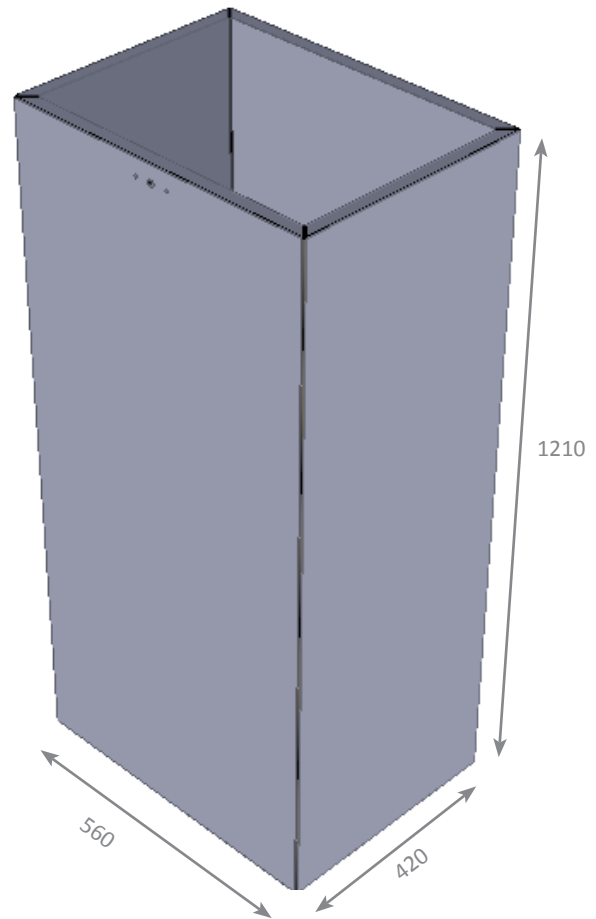

# MEASUREMENTS

**WxHxD:** 560 x 342 x 420 mm

**Weight:** 18 ±1.0 kg

# STAND

The stand places the Dreamoc in the perfect viewing height. Produced in aluminum.

- Can easily be covered with foil for visual branding
- Very easy to assemble
- Adjustable rubber feet for excellent stability

**WxHxD:** 560 x 1210 x 420 mm

**Weight:** 19 kg

## Freight measurements

**WxHxD:** 1350 x 630 x 170 mm

**Weight:** 23 kg

Dreamoc HD3 Stand - measurements

Dreamoc HD3 Stand bottom - measurements

Dreamoc HD3 Stand

FOR PRODUCT SUPPORT AND TUTORIALS,  
PLEASE SCAN THIS QR-CODE OR VISIT  
[SUPPORT.REALFICTION.COM/HD3](http://SUPPORT.REALFICTION.COM/HD3)