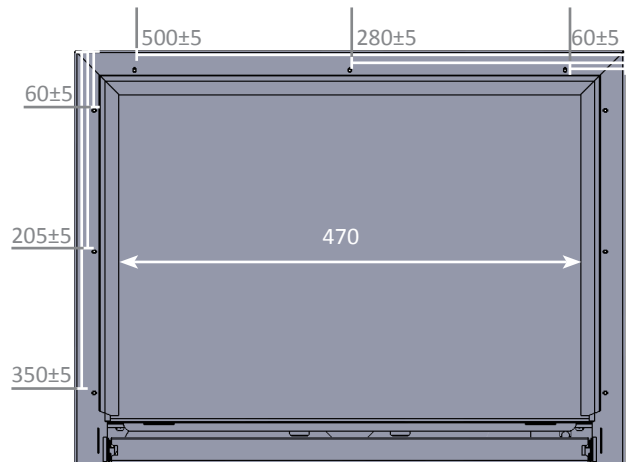

# MEASUREMENTS

**WxHxD:** 560 x 342 x 420 mm

**Weight:** 18 ±1.0 kg

## Freight measurements

**WxHxD:** 680 x 440 x 540 mm

**Weight:** 22 ±1.0 kg

screw measurements

DIMENSIONS: All figures are in mm

Dreamoc HD3 front - measurements

Dreamoc HD3 bottom - screw positions

Dreamoc HD3 left side - measurements

Dreamoc HD3 top - measurements

**WxHxD:** 560 x 1210 x 420 mm

**Weight:** 19 kg