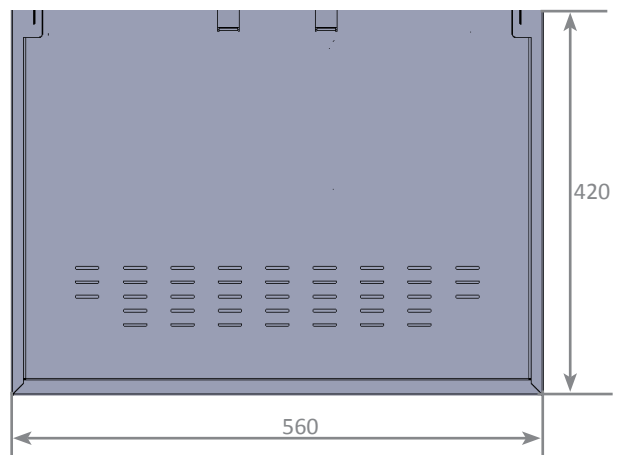

# MEASUREMENTS

**WxHxD:** 560 x 342 x 420 mm

**Weight:** 18 ±1.0 kg

## Freight measurements

**WxHxD:** 680 x 440 x 540 mm

**Weight:** 22 ±1.0 kg

screw measurements

DIMENSIONS: All figures are in mm

Dreamoc HD3 front - measurements

Dreamoc HD3 bottom - screw positions

Dreamoc HD3 left side - measurements