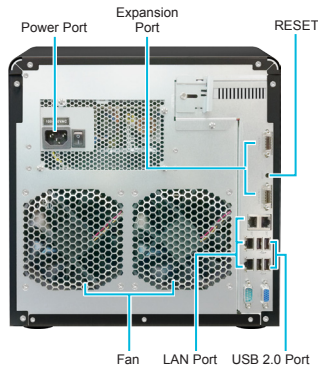

CONNECTIONS & BUTTONS