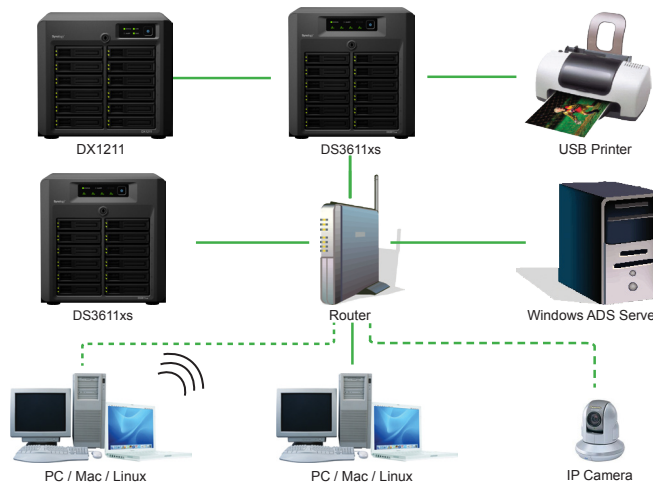

UK

Networking