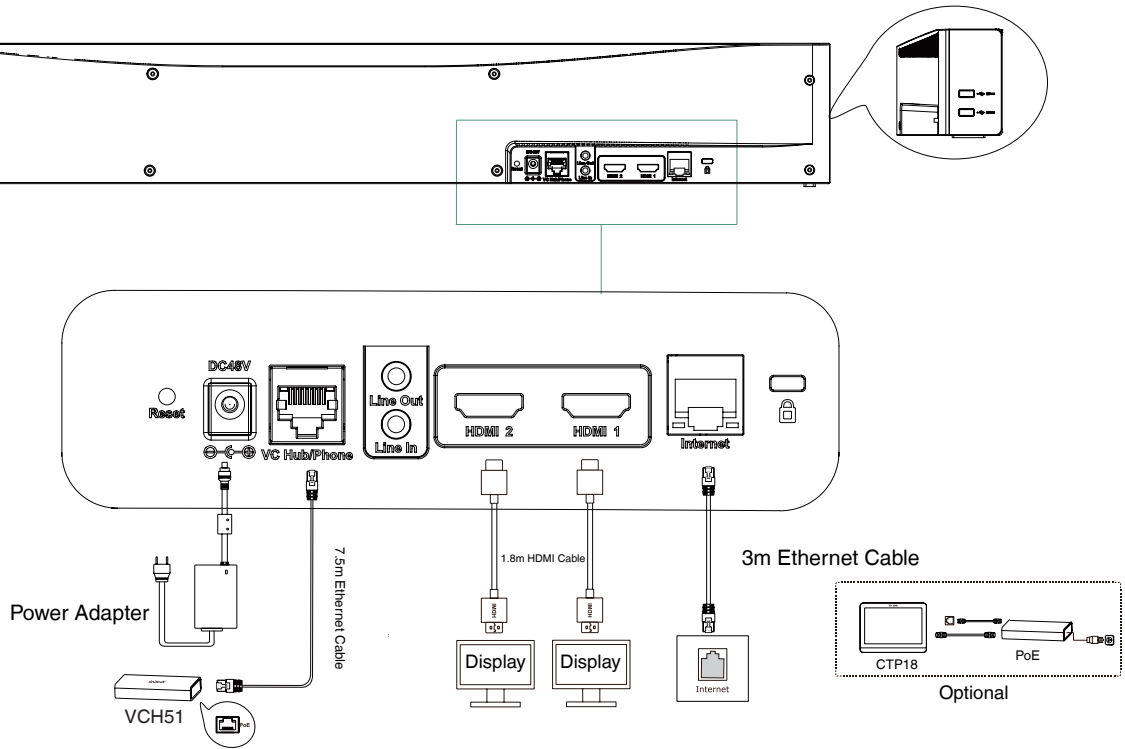

## MeetingBar A30 Package

- Package contents:
  - MeetingBar A30 endpoint
  - 3m Ethernet cable
  - 2 x 1.8m HDMI cable
  - Mounting Bracket and Accessories
  - Power adapter
  - Quick Start Guide
  - Controller (optional):
    - CTP18 Touch Panel
    - VCR20 Remote Control
  - Content sharing(optional):
    - VCH51 Sharing Kit (HDMI/USB-C)
    - WPP20 Wireless Presentation Pod
- Carton Meas: 903\*325\*306mm

## Endpoint Connections